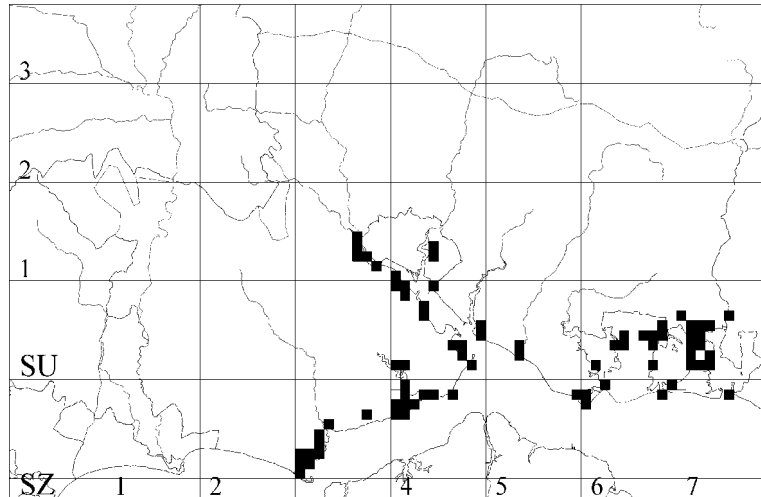

Carex divisa Huds.

Divided Sedge
1770-2015

National Status: Vulnerable, Scarce, Native
NERC S41
UK BAP Priority Species

S Hants: Not Scarce

Native

It is probable that the coastal grasslands of South Hampshire hold a significant part of the British population. Some Hampshire populations are large and extensive.